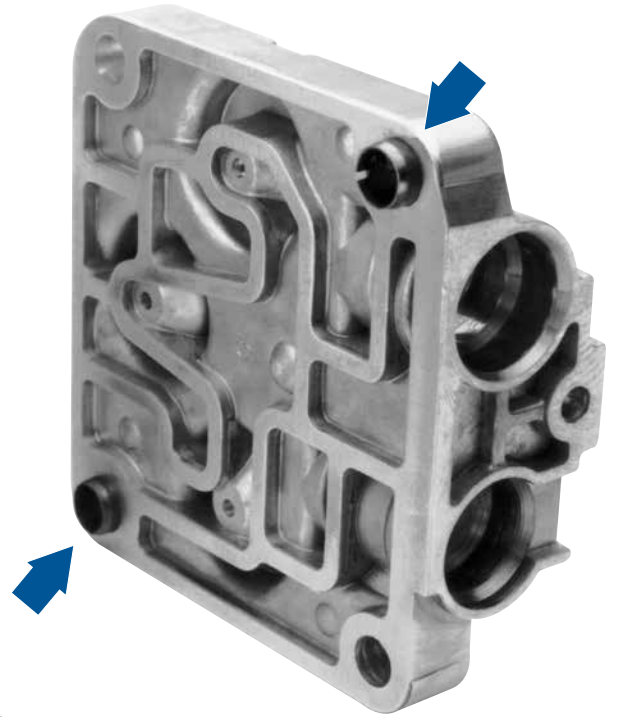

# **SPIROL** Applications

**ENGINE HOUSING**

**SWITCH HOUSING ASSEMBLY**

**ENGINE CAM SHAFT CAPS**

VALVE

INTAKE MANIFOLD HOUSING

OIL PUMP ASSEMBLY

OIL PUMP HOUSING

TRANSMISSION SOLENOID HOUSING

Please refer to [www.SPIROL.com](http://www.SPIROL.com) for current specifications and standard product offerings.

**SPIROL** Application Engineers will review your application needs and work with you to recommend the optimum solution. One way to start the process is to visit our **Optimal Application Engineering** portal at **SPIROL.com**.